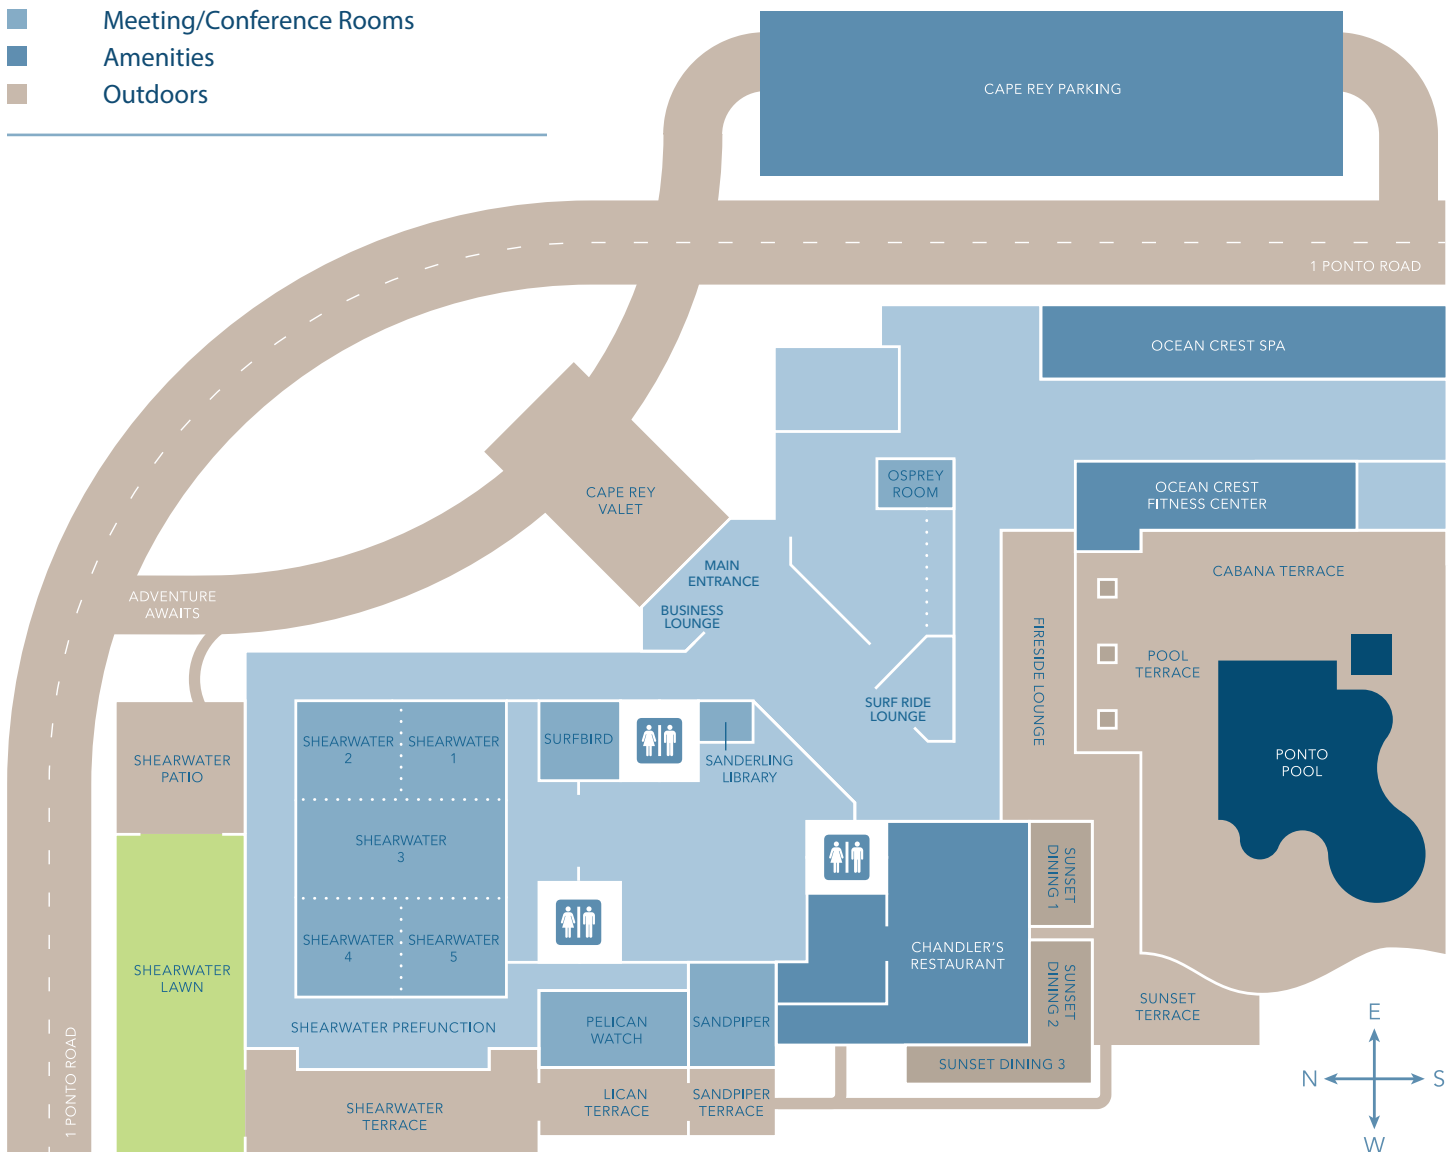

FLOOR MAP

Conference Center & Event Rooms

CAPE REY™
CARLSBAD BEACH
A HILTON RESORT & SPA

KEY

- Indoor/Common Areas
- Meeting/Conference Rooms
- Amenities
- Outdoors

C A P E R E Y · C A R L S B A D C A L I F O R N I A

1 PONTO ROAD · CARLSBAD CA · 92011 · T: +1 760 602 0800 · F: +1 760 602 0805 · E: meet@CapeRey.com · W: CapeRey.com